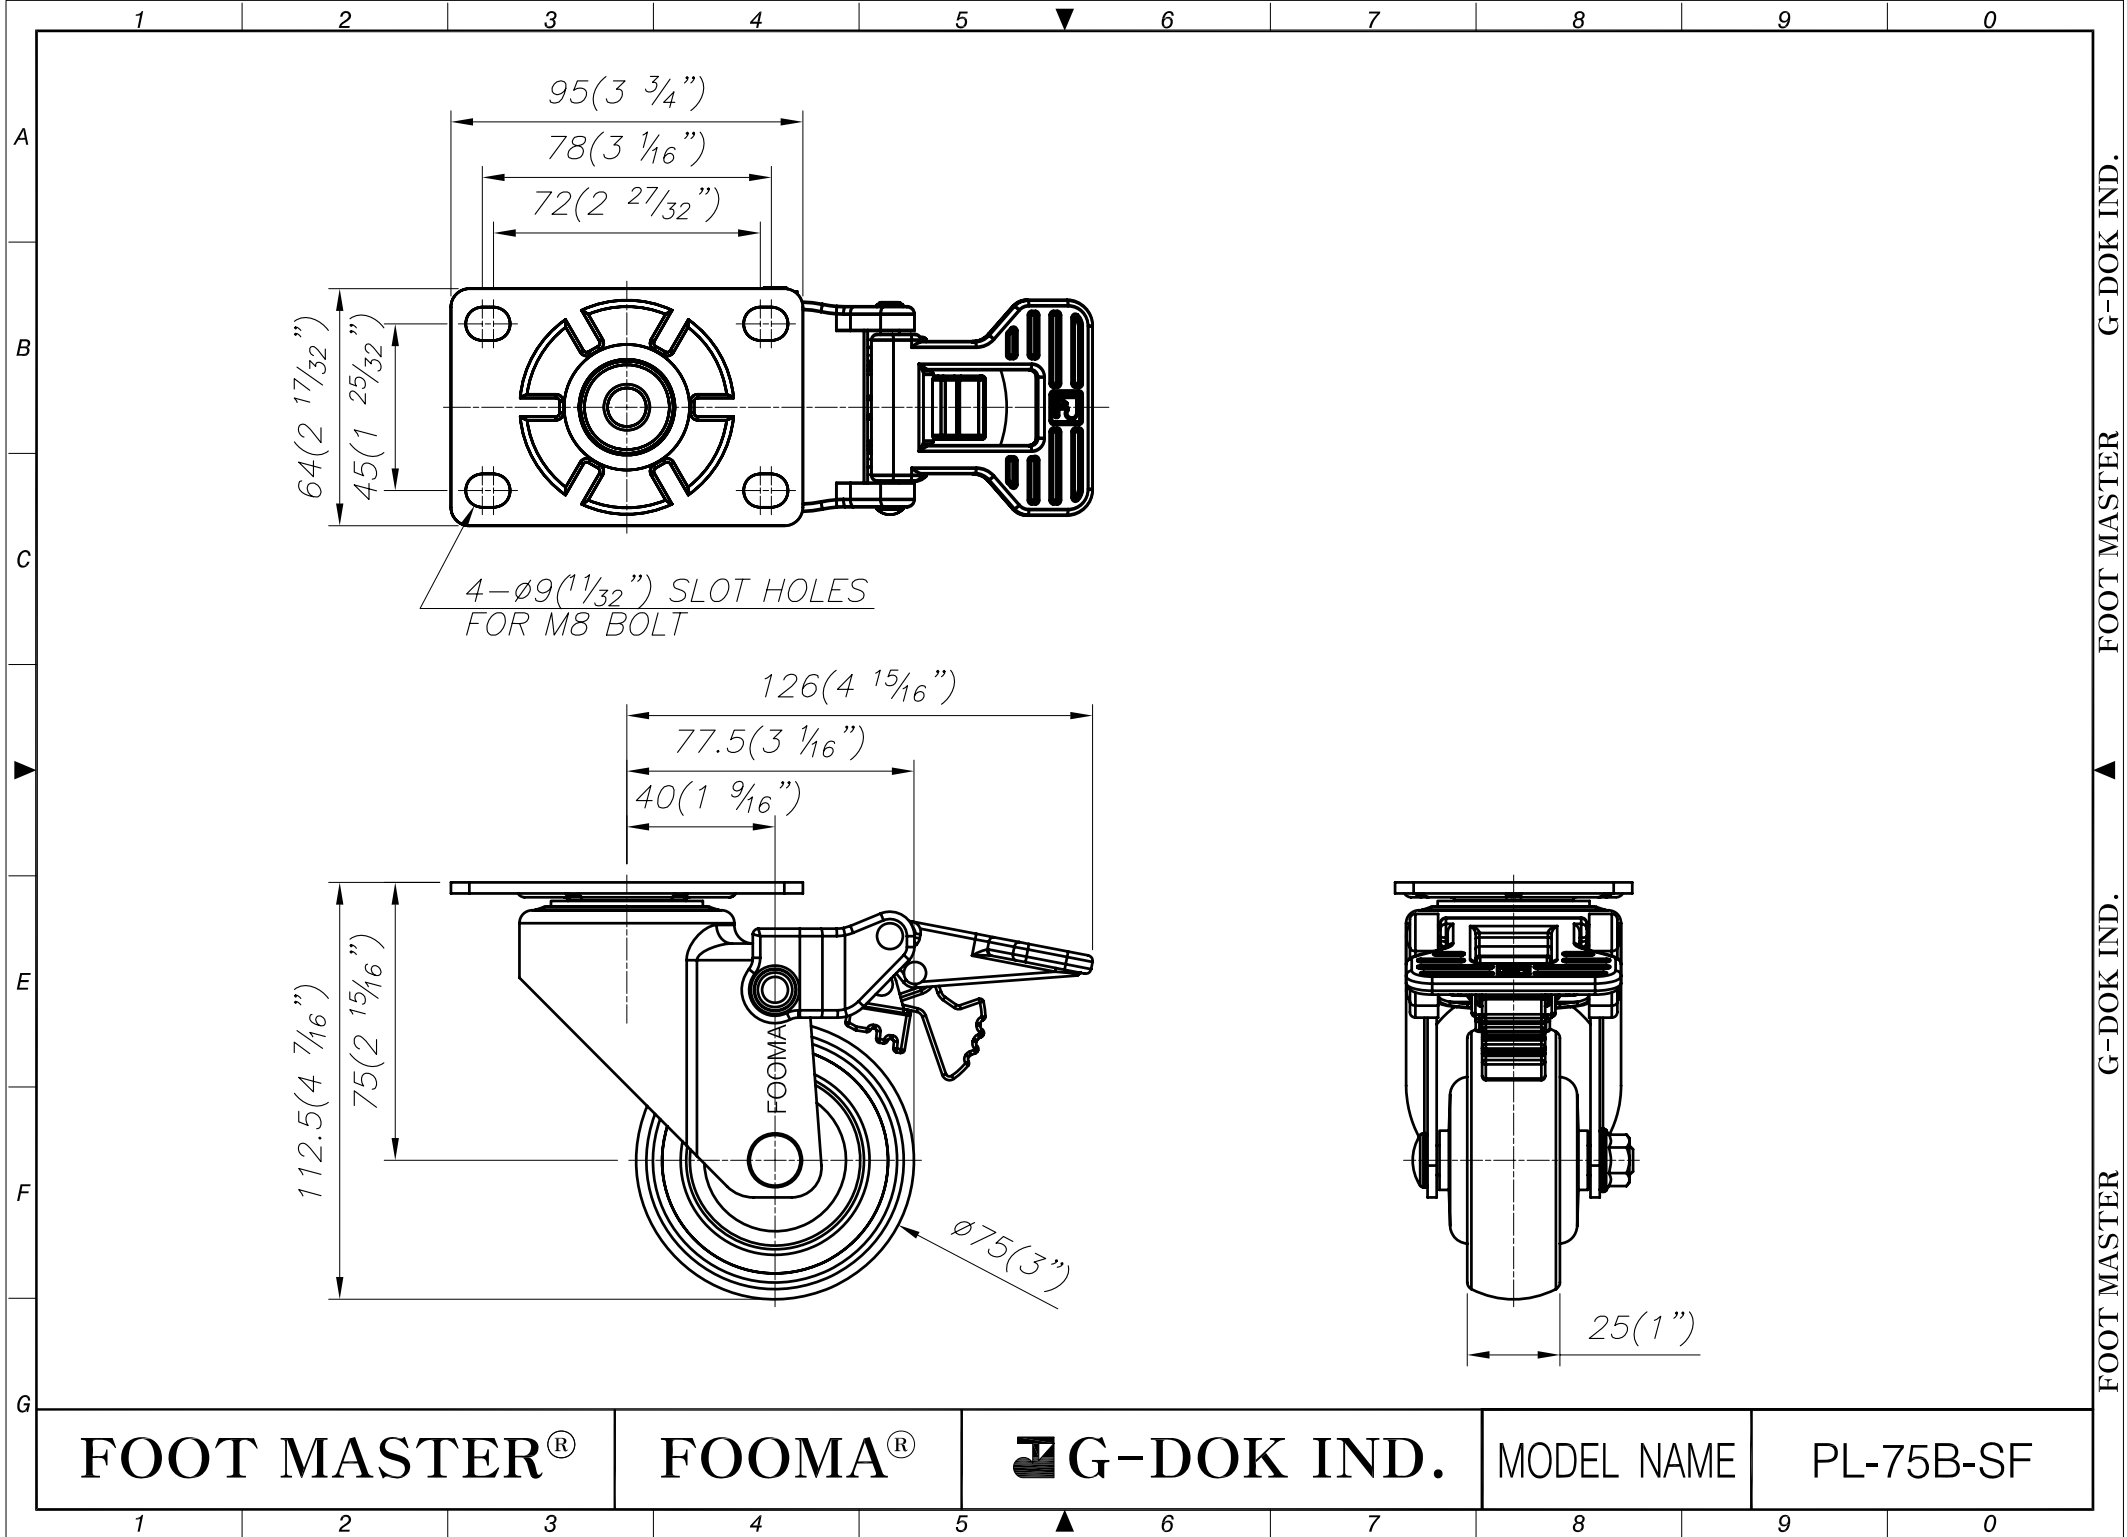

FOOT MASTER®

FOOMA®

G-DOK IND.

MODEL NAME

PL-75A-SF

FOOT MASTER G-DOK IND. ▲ FOOT MASTER G-DOK IND. ▼

G-DOK IND.

FOOT MASTER

G-DOK IND.

FOOT MASTER