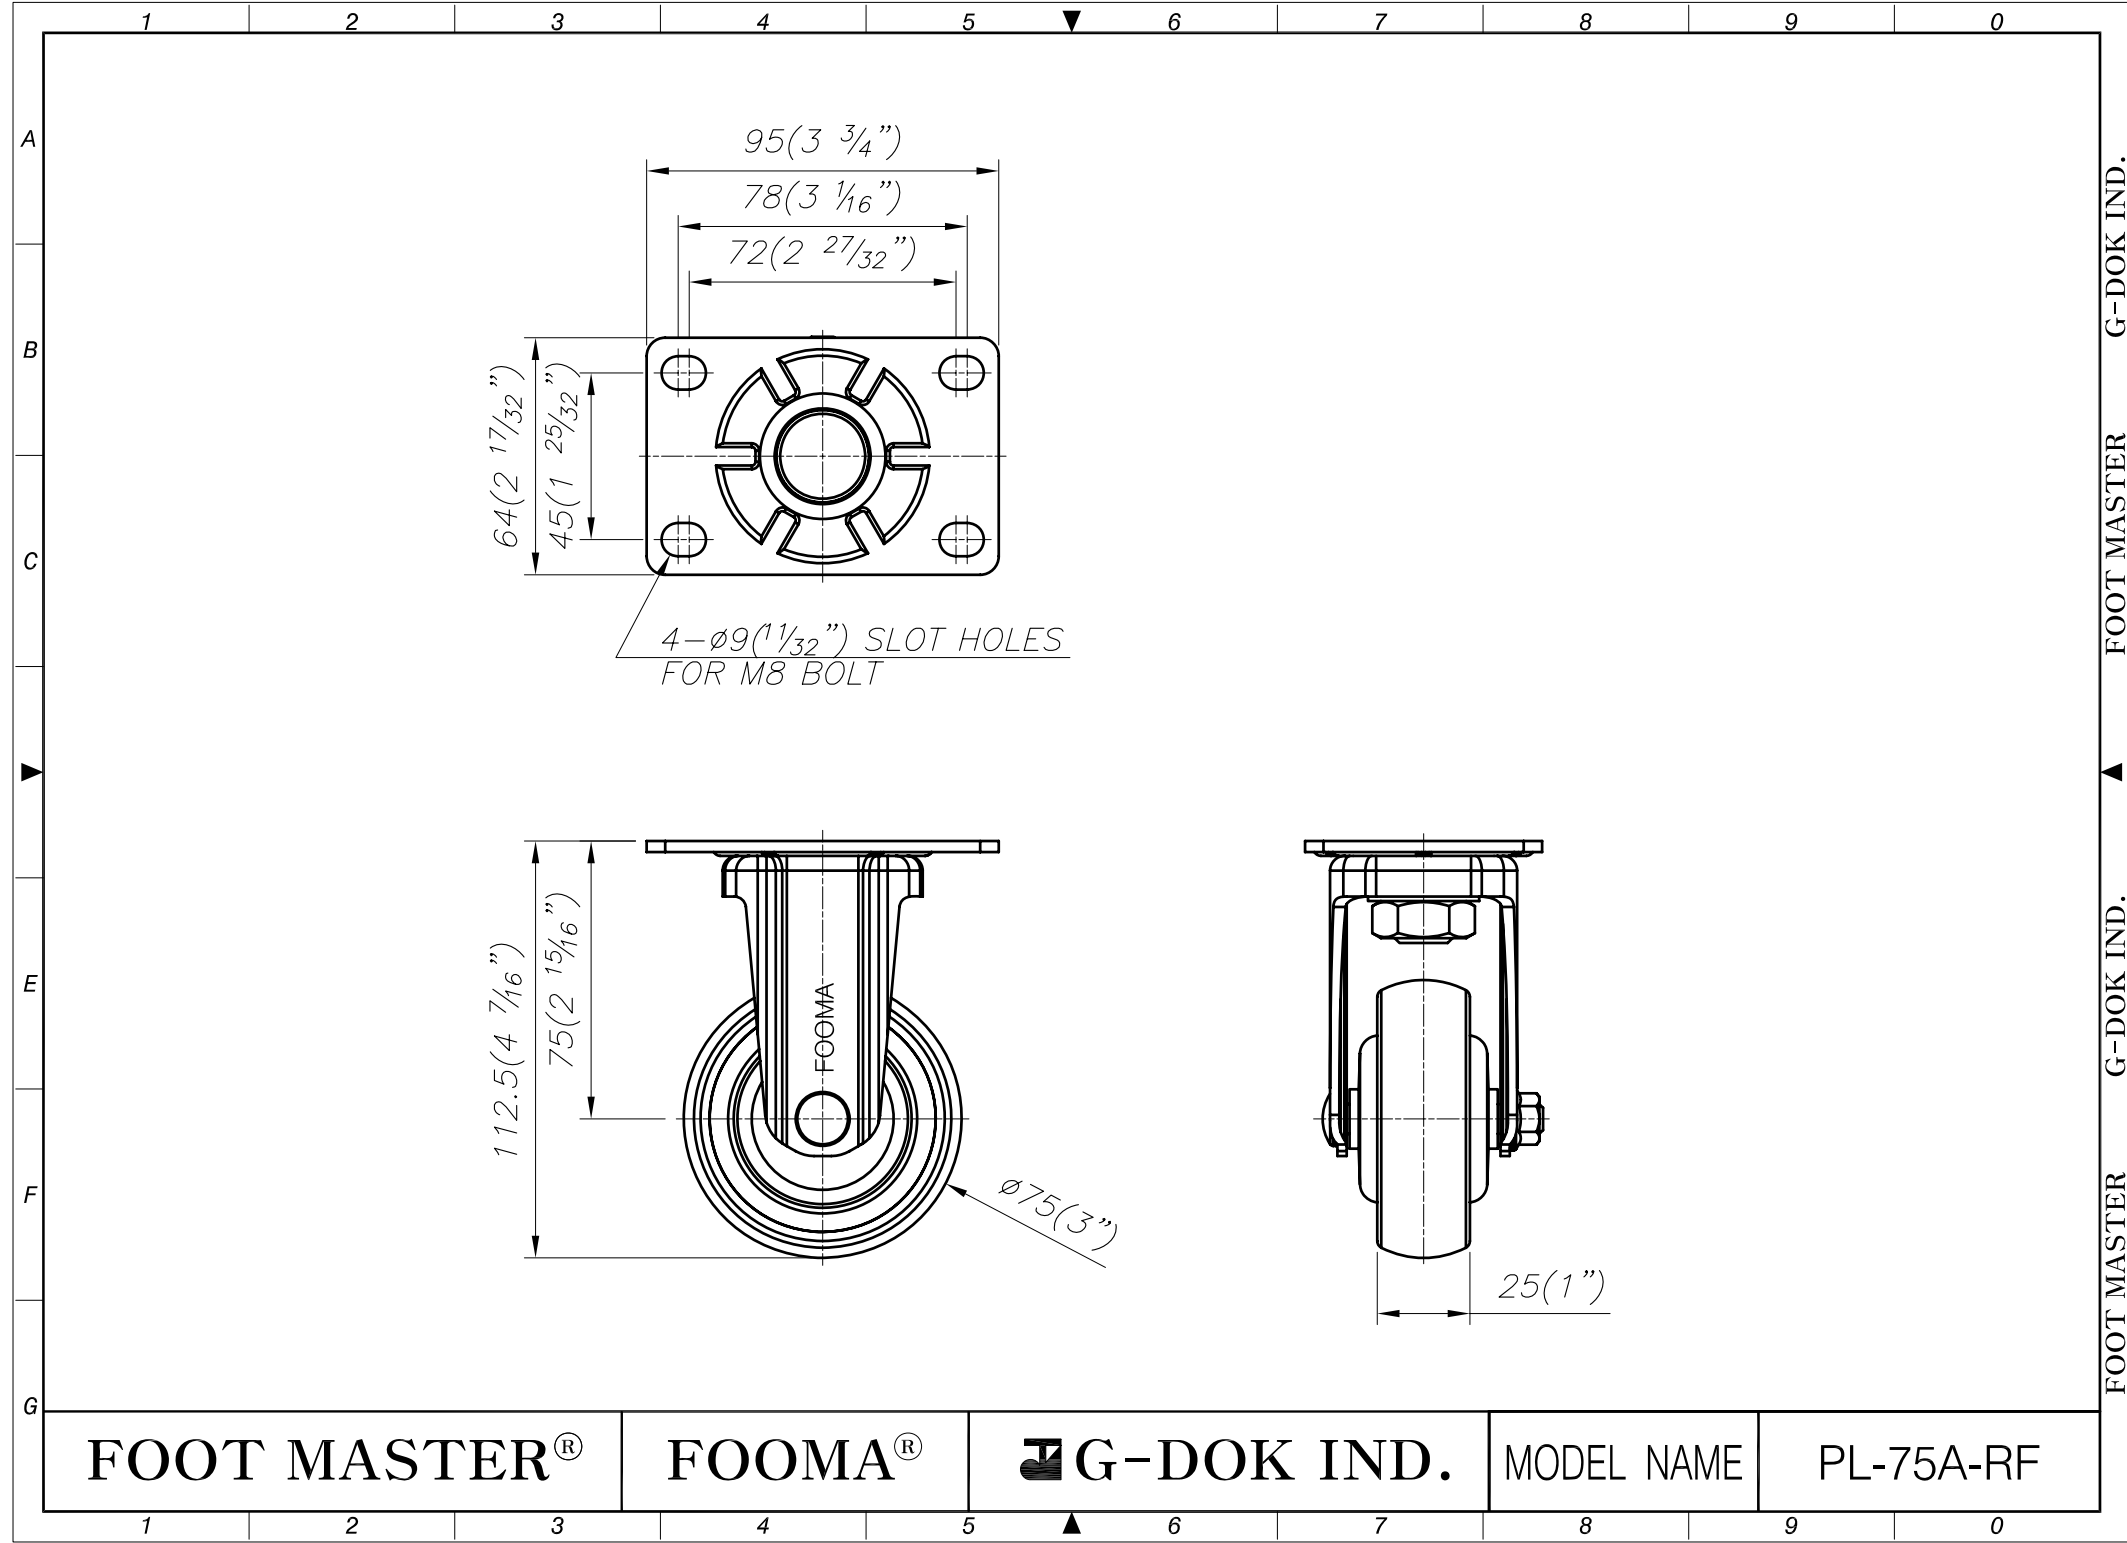

FOOT MASTER®

FOOMA®

G-DOK IND.

MODEL NAME

PL-75A-SF

FOOT MASTER G-DOK IND. ▲ FOOT MASTER G-DOK IND. ▼

G-DOK IND.

FOOT MASTER